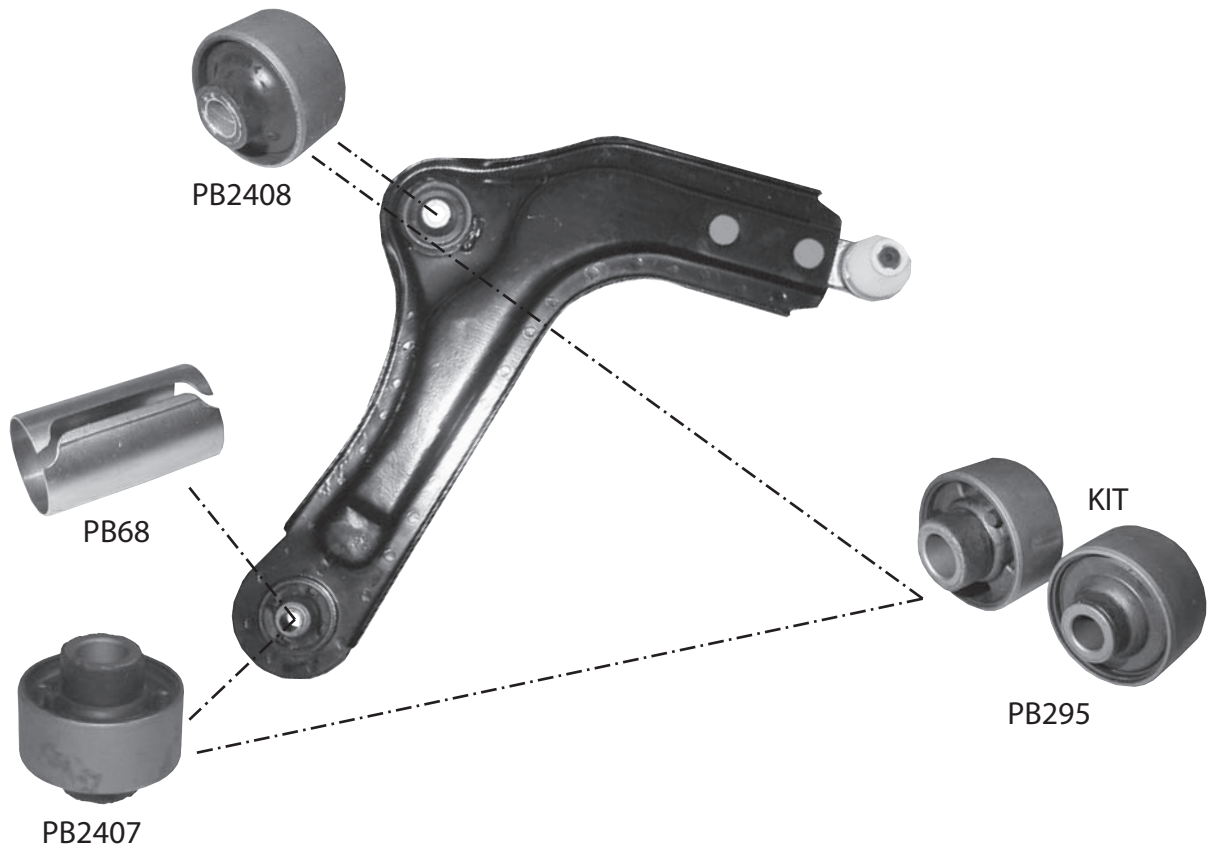

High Tech parts

Matching Quality to Original Fitment

Manufacturers and Distributors to the Automotive Aftermarket.

Pearl House, 2, Armstrong Road, Manor Trading Estate, Benfleet, Essex. SS7 4PW. ENGLAND.

Tel: 01268 756216 Fax: 01268 565589

Product Information Update

Daewoo Nubira 10/97> Front Suspension Bushes

| Part No | Desc | L | C | R | Notes | O/E |
|---------|---------------------------------------|---|---|---|------------|---------------------|
| PB2408 | Front Suspension Arm Front Bush | * | | * | Solid Type | 96268439 |
| PB2407 | Front Suspension Arm Rear Bush | * | | * | Void Type | 96268440 |
| PB68 | Front Suspension Arm Rear Bush Sleeve | * | | * | Pack of 10 | 90250709 |
| PB295 | Front Suspension Arm Bush Kit | * | | * | | 96268439 / 96268440 |