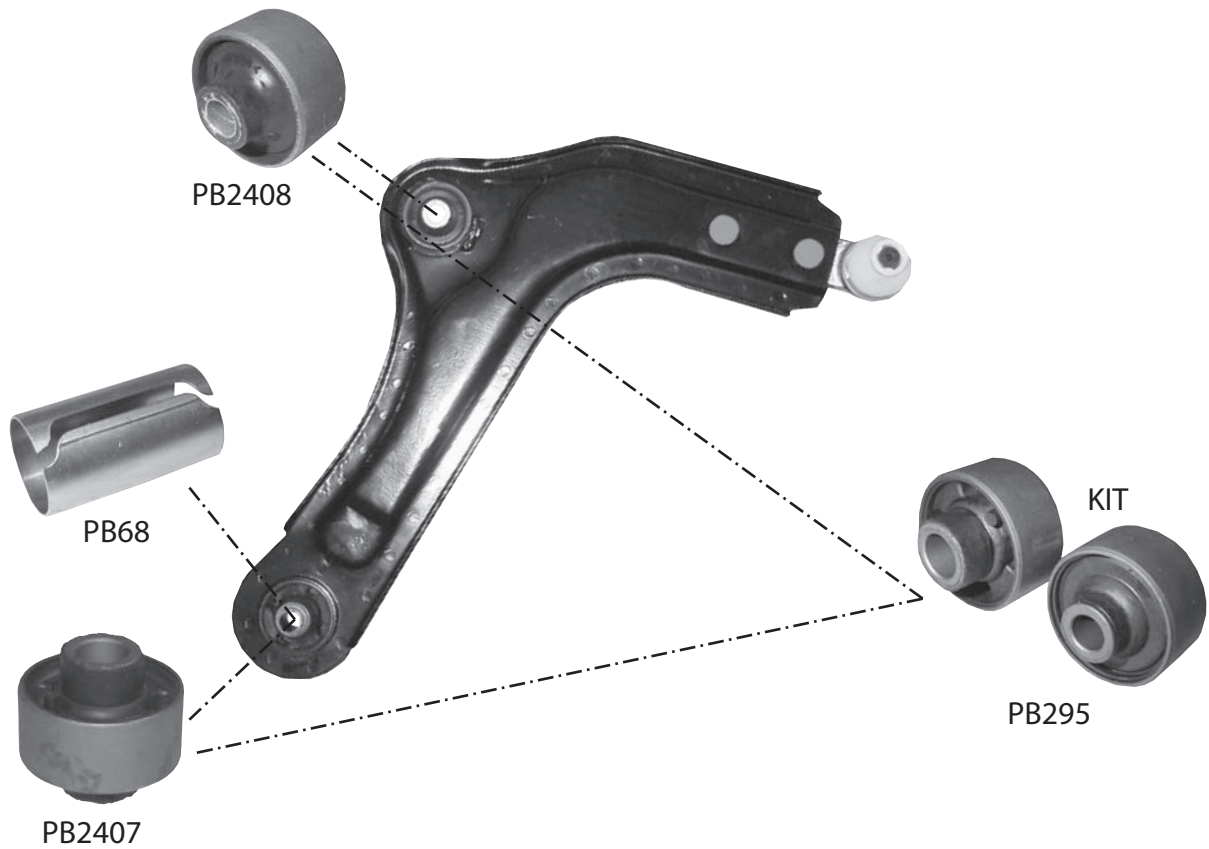

Manufacturers and Distributors to the Automotive Aftermarket.

Pearl House, 2, Armstrong Road, Manor Trading Estate, Benfleet, Essex. SS7 4PW. ENGLAND.

Tel: 01268 756216 Fax: 01268 565589

Product Information Update

Daewoo Nubira 10/97> Front Suspension Bushes

Part No	Desc	L	C	R	Notes	O/E
PB2408	Front Suspension Arm Front Bush	*		*	Solid Type	96268439
PB2407	Front Suspension Arm Rear Bush	*		*	Void Type	96268440
PB68	Front Suspension Arm Rear Bush Sleeve	*		*	Pack of 10	90250709
PB295	Front Suspension Arm Bush Kit	*		*		96268439 / 96268440