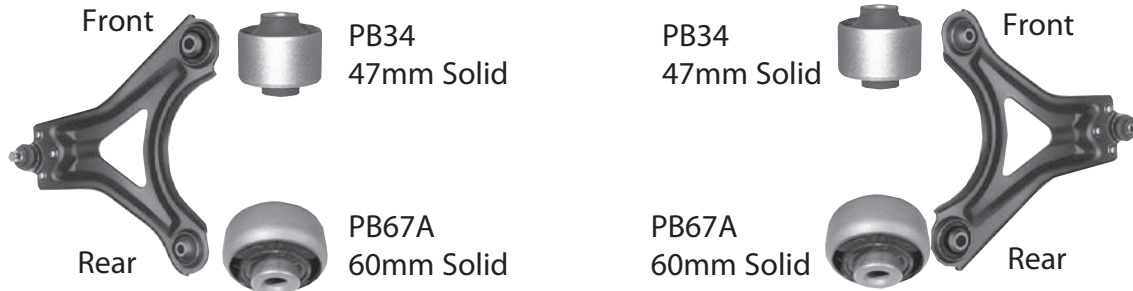

Manufacturers and Distributors to the Automotive Aftermarket.

Pearl House, 2, Armstrong Road, Manor Trading Estate, Benfleet, Essex. SS7 4PW. ENGLAND.

Tel: 01268 756216 Fax: 01268 565589

Product Information Update

Ford Mondeo Front Lower Suspension Arm Bushes

FORD MONDEO I 1993-1996 Original Fitment

FORD MONDEO I 1993-1996 Ford Modification FORD MONDEO II 1997-AUG 99

FORD MONDEO II AUG 99-2000

TECHNICAL DATA

PB34	SOLID TYPE	47mm Outside Diameter	6790115
PB35	VOID TYPE	47mm Outside Diameter	6870549
PB573	SOLID TYPE	54mm Outside Diameter	1102950
PB67A	SOLID TYPE	60mm Outside Diameter	1023058 / 1074282