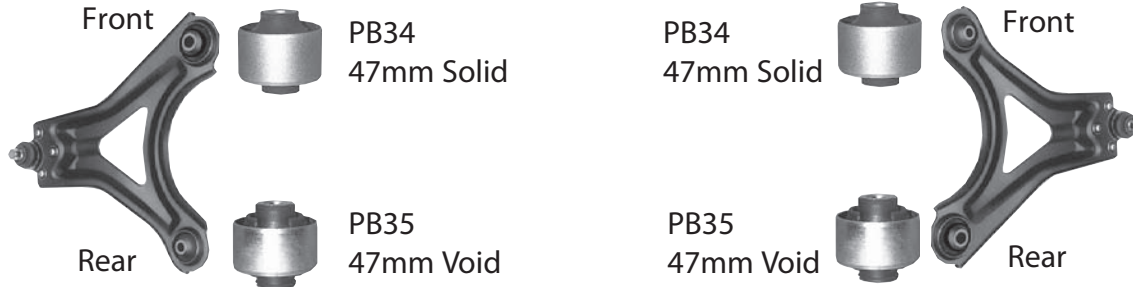

Manufacturers and Distributors to the Automotive Aftermarket.

Pearl House, 2, Armstrong Road, Manor Trading Estate, Benfleet, Essex. SS7 4PW. ENGLAND.

Tel: 01268 756216 Fax: 01268 565589

Product Information Update

Ford Mondeo Front Lower Suspension Arm Bushes

FORD MONDEO I 1993-1996 Original Fitment

FORD MONDEO I 1993-1996 Ford Modification FORD MONDEO II 1997-AUG 99

FORD MONDEO II AUG 99-2000

TECHNICAL DATA

PB34	SOLID TYPE	47mm Outside Diameter	6790115
PB35	VOID TYPE	47mm Outside Diameter	6870549
PB573	SOLID TYPE	54mm Outside Diameter	1102950
PB67A	SOLID TYPE	60mm Outside Diameter	1023058 / 1074282