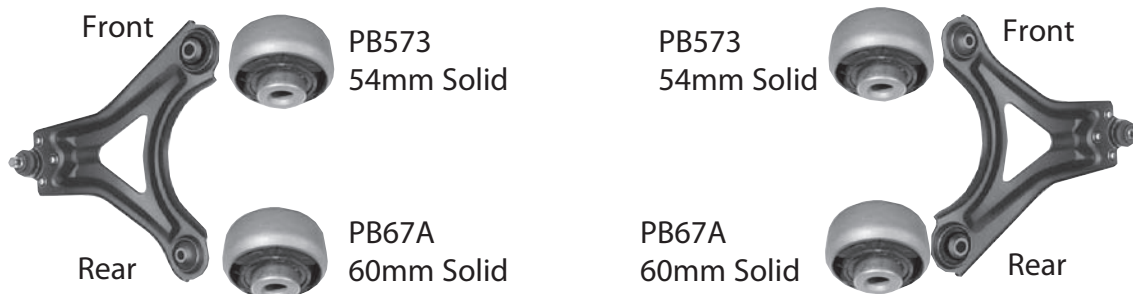

Ford Mondeo Front Lower Suspension Arm Bushes

FORD MONDEO I 1993-1996 Original Fitment

FORD MONDEO I 1993-1996 Ford Modification FORD MONDEO II 1997-AUG 99

FORD MONDEO II AUG 99-2000

TECHNICAL DATA

PB34	SOLID TYPE	47mm Outside Diameter	6790115
PB35	VOID TYPE	47mm Outside Diameter	6870549
PB573	SOLID TYPE	54mm Outside Diameter	1102950
PB67A	SOLID TYPE	60mm Outside Diameter	1023058 / 1074282