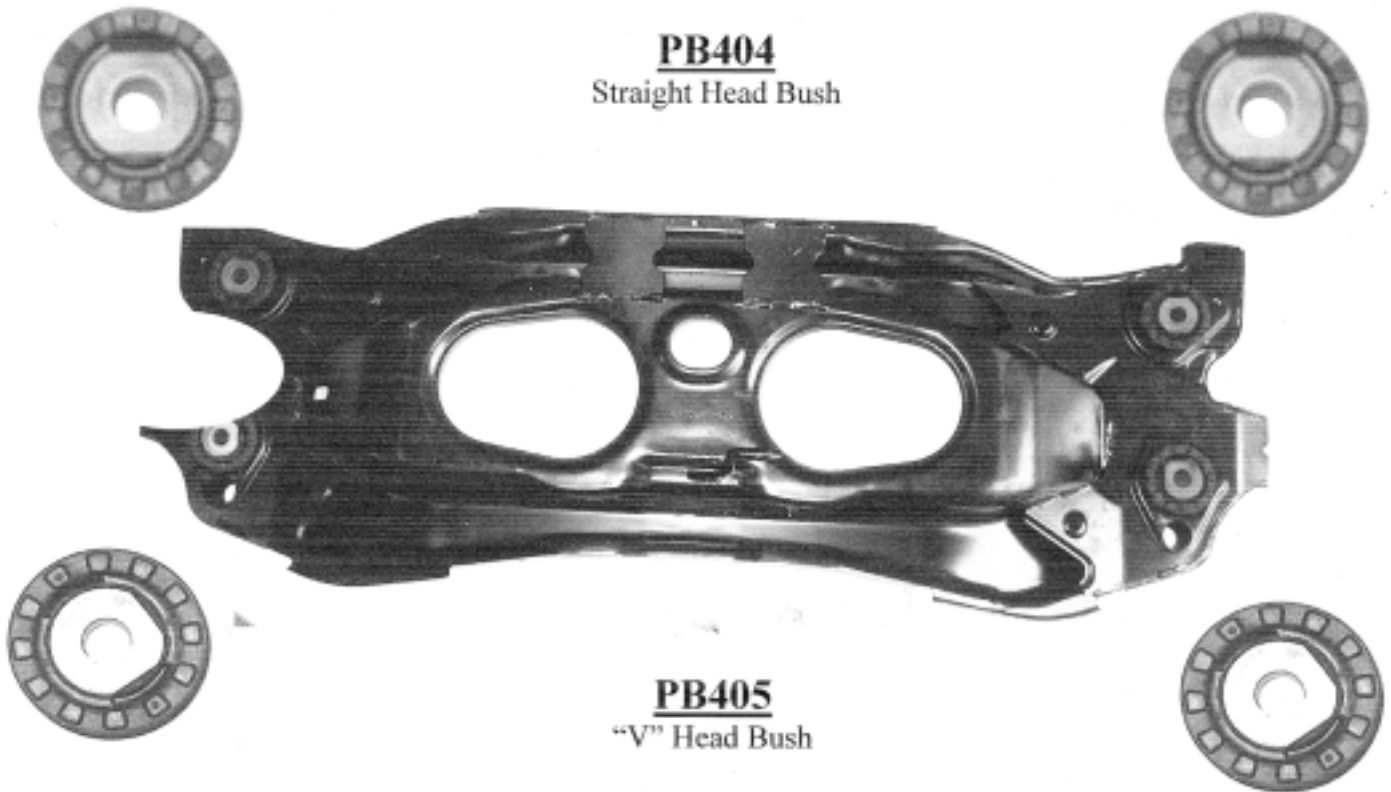

High Tech

parts

Matching Quality to Original Fitment

Manufacturers and Distributors to the Automotive Aftermarket.

Pearl House, 2, Armstrong Road, Manor Trading Estate, Benfleet, Essex. SS7 4PW. ENGLAND.

Tel: 01268 756216 Fax: 01268 565589

Mondeo 2000 → Rear sub-frame bushes!!

PB404
Straight Head Bush

PB405
"V" Head Bush

PLEASE NOTE: WHEN SELLING, TELL CUSTOMER TO FIT BUSHES EXACTLY THE SAME WAY AS THE ORIGINAL BUSHES WAS FITTED