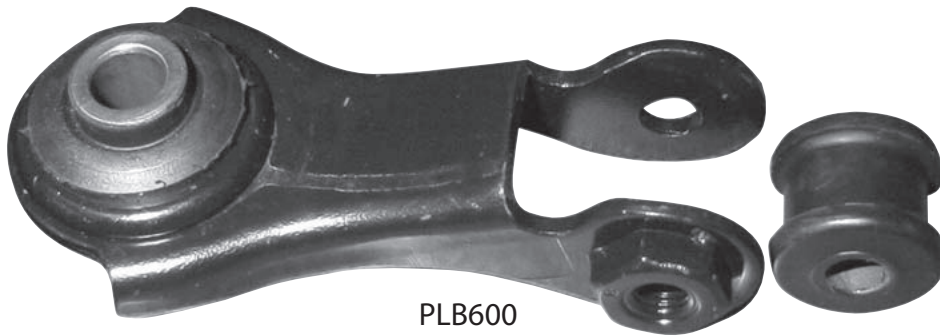

High Tech parts

Matching Quality to Original Fitment

Manufacturers and Distributors to the Automotive Aftermarket.

Pearl House, 2, Armstrong Road, Manor Trading Estate, Benfleet, Essex. SS7 4PW. ENGLAND.

Tel: 01268 756216 Fax: 01268 565589

Product Information Update

Rover 200/ 400/ 45/ MGZS Rear Suspension Link Bar & Bush

PLB600
Kit Including Bush

PB618
Bush Available Separately

Part No	Desc	L	C	R	Notes	O/E
PLB600	Rear Suspension link Bar & Bush	*		*		RGD000950 / RGD10003
PB618	Rear Suspension link Bar Bush	*		*		RGD10003