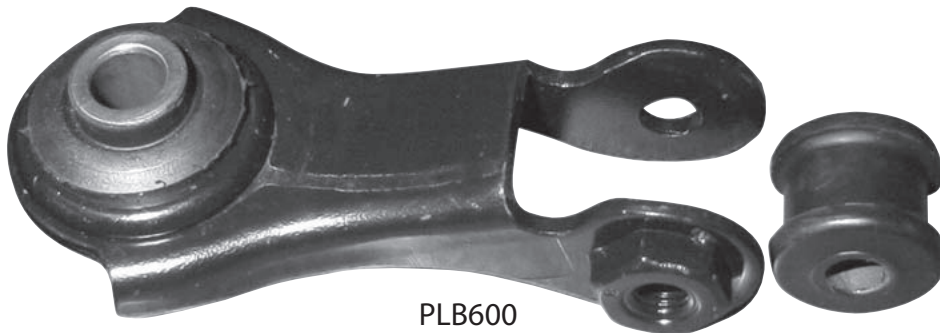

# High Tech parts

Matching Quality to Original Fitment

Manufacturers and Distributors to the Automotive Aftermarket.

Pearl House, 2, Armstrong Road, Manor Trading Estate, Benfleet, Essex. SS7 4PW. ENGLAND.

### Rover 200/ 400/ 45/ MGZS Rear Suspension Link Bar & Bush

PLB600  
Kit Including Bush

PB618  
Bush Available Separately

Part No	Desc	L	C	R	Notes	O/E
PLB600	Rear Suspension link Bar & Bush	*		*		RGD000950 / RGD10003
PB618	Rear Suspension link Bar Bush	*		*		RGD10003