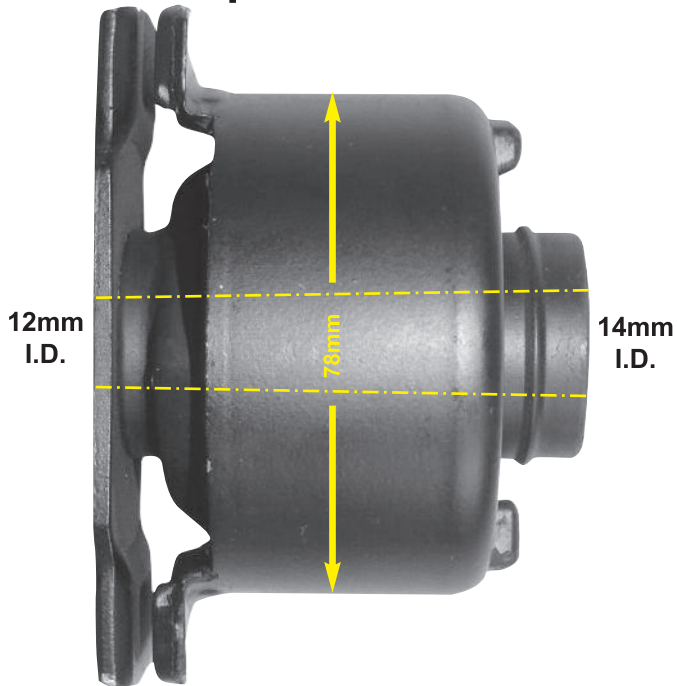

Manufacturers and Distributors to the Automotive Aftermarket.  
Pearl House, 2, Armstrong Road, Manor Trading Estate, Benfleet, Essex. SS7 4PW. ENGLAND.  
Tel: 01268 756216 Fax: 01268 565589

**PRODUCT INFORMATION**  
**TECHNICAL SPECIFICATION**

**Modification to Renault Laguna  
Hatch & Estate Rear Subframe Mounts.**

**Internal Hole Size Difference**

**PB410 & PB411  
up to 2005**

**PB720 & PB721  
2005 on**

**NOTE:**

**In the 16mm end of the hole a  
rubber tube is supplied which  
measures 12mm I.D.**