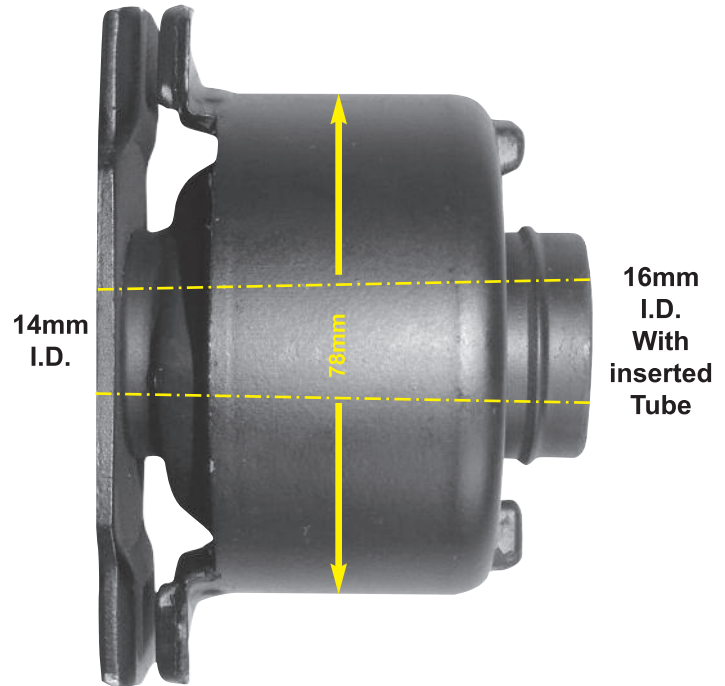

Manufacturers and Distributors to the Automotive Aftermarket.  
Pearl House, 2, Armstrong Road, Manor Trading Estate, Benfleet, Essex. SS7 4PW. ENGLAND.  
Tel: 01268 756216 Fax: 01268 565589

**PRODUCT INFORMATION**  
**TECHNICAL SPECIFICATION**

**Modification to Renault Laguna  
Hatch & Estate Rear Subframe Mounts.**

**Internal Hole Size Difference**

**PB410 & PB411  
up to 2005**

**PB720 & PB721  
2005 on**

**NOTE:**

**In the 16mm end of the hole a  
rubber tube is supplied which  
measures 12mm I.D.**