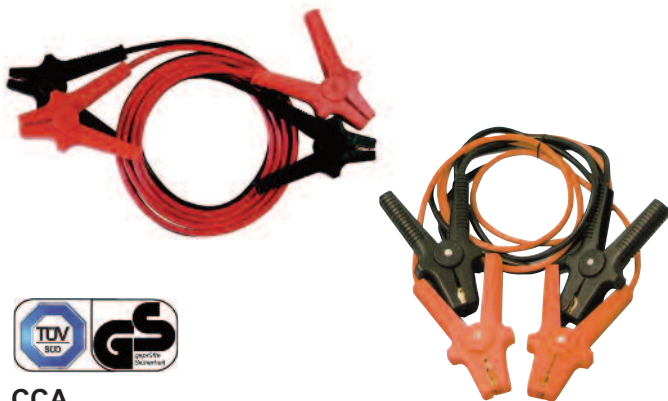

booster cables

CCA

Part No.	Description	Qty
PJL01	300 Amp 12mm ² x 2.5 metres	Set
PJL04	400 Amp 35mm ² x 3 metres	Set
PJL05	600 Amp 35mm ² x 3.5 metres	Set
PJL07	900 Amp 35mm ² x 4.5 metres	Set

booster cables

CCA

Part No.	Description	Qty
PJL01	200 Amp 12mm ² x 2.5 Metres	Set
PJL04	220 Amp 16mm ² x 3 Metres	Set
PJL05	350 Amp 25mm ² x 3.5 Metres	Set
PJL07	480 Amp 35mm ² x 4.5 Metres	Set

OLD SPECIFICATION **X**