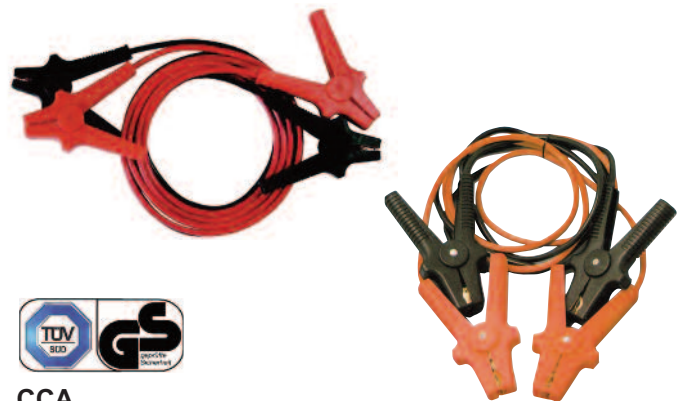

booster cables

CCA

Part No.	Description	Qty
PJL01	300 Amp 12mm ² x 2.5 metres	Set
PJL04	400 Amp 35mm ² x 3 metres	Set
PJL05	600 Amp 35mm ² x 3.5 metres	Set
PJL07	900 Amp 35mm ² x 4.5 metres	Set

booster cables

CCA

Part No.	Description	Qty
PJL01	200 Amp 12mm ² x 2.5 Metres	Set
PJL04	220 Amp 16mm ² x 3 Metres	Set
PJL05	350 Amp 25mm ² x 3.5 Metres	Set
PJL07	480 Amp 35mm ² x 4.5 Metres	Set

OLD SPECIFICATION **X**