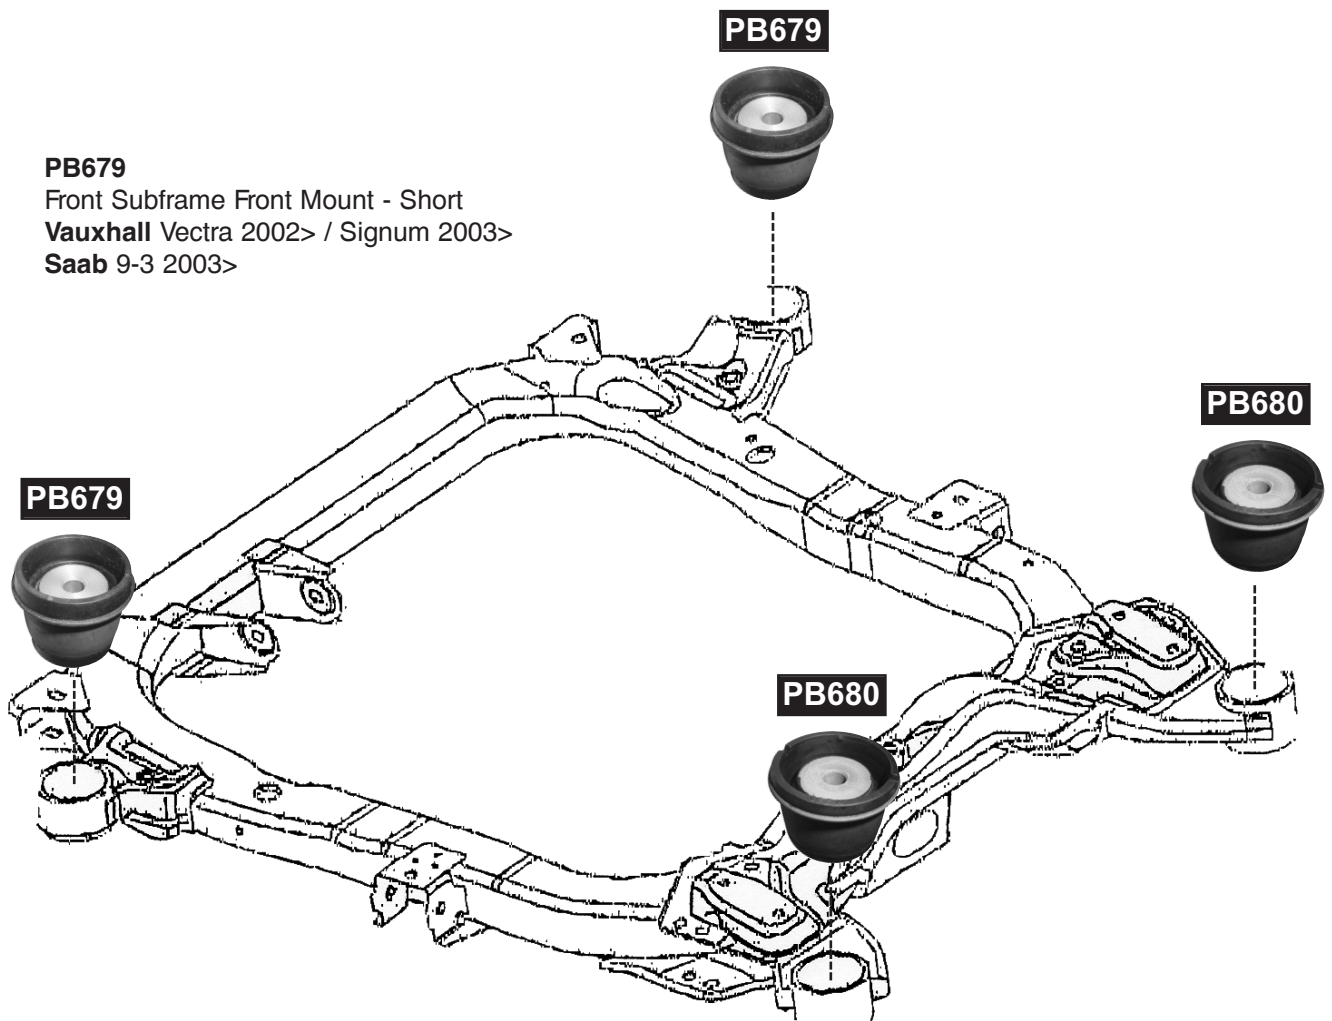

Product Information Update

Front Subframe Mounts

Vauxhall Vectra 2002>
Vauxhall Signum 2003>
Saab 9-3 2003>

PB679

Front Subframe Front Mount - Short
Vauxhall Vectra 2002> / Signum 2003>
Saab 9-3 2003>

PB680

Front Subframe Rear Mount - Long
Vauxhall Vectra 2002> / Signum 2003>
Saab 9-3 2003>